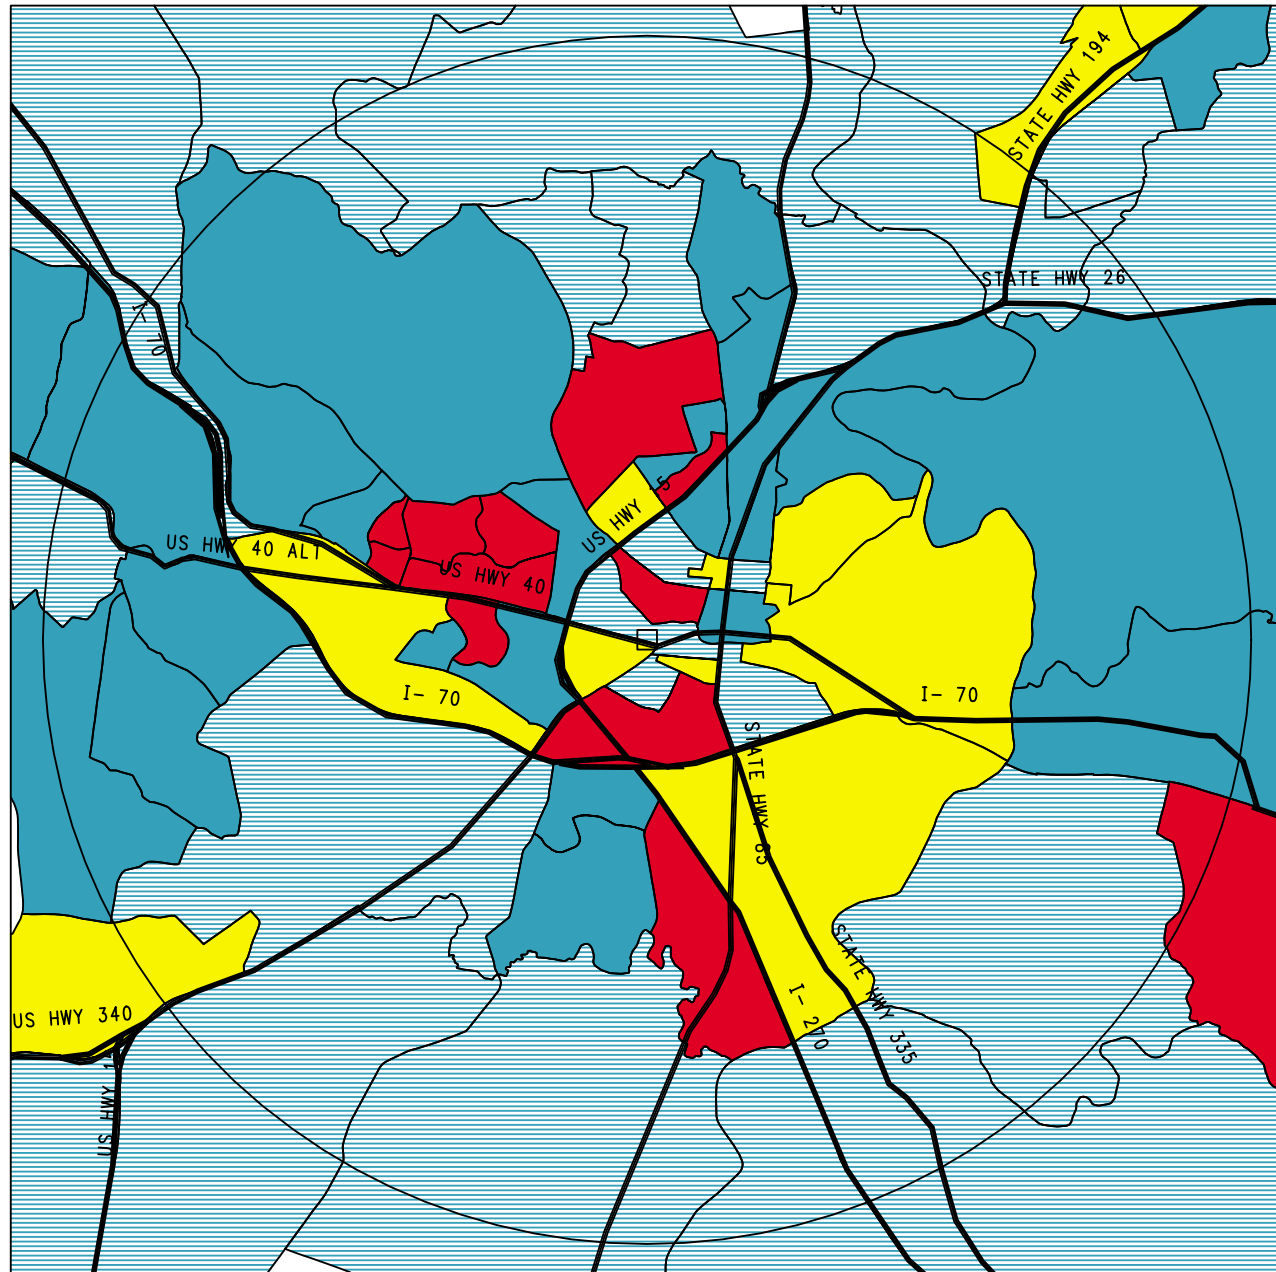

## MINISTRY AREA BY BLOCK GROUP

ESTIMATED PERCENTAGE  
OF 2009 HOUSEHOLDS WITH  
LIKELIHOOD OF  
NO FAITH INVOLVEMENT

- 30% to 32%
- 32% to 35%
- 35% to 37%
- 37% to 41%

National Average: 34.7%

- Site Location with 5 mile radius
- Major Highways

Only areas with at least 10 households shown

-  Site Location with 5 mile radius
-  Major Highways

Only areas with at least 10 households shown