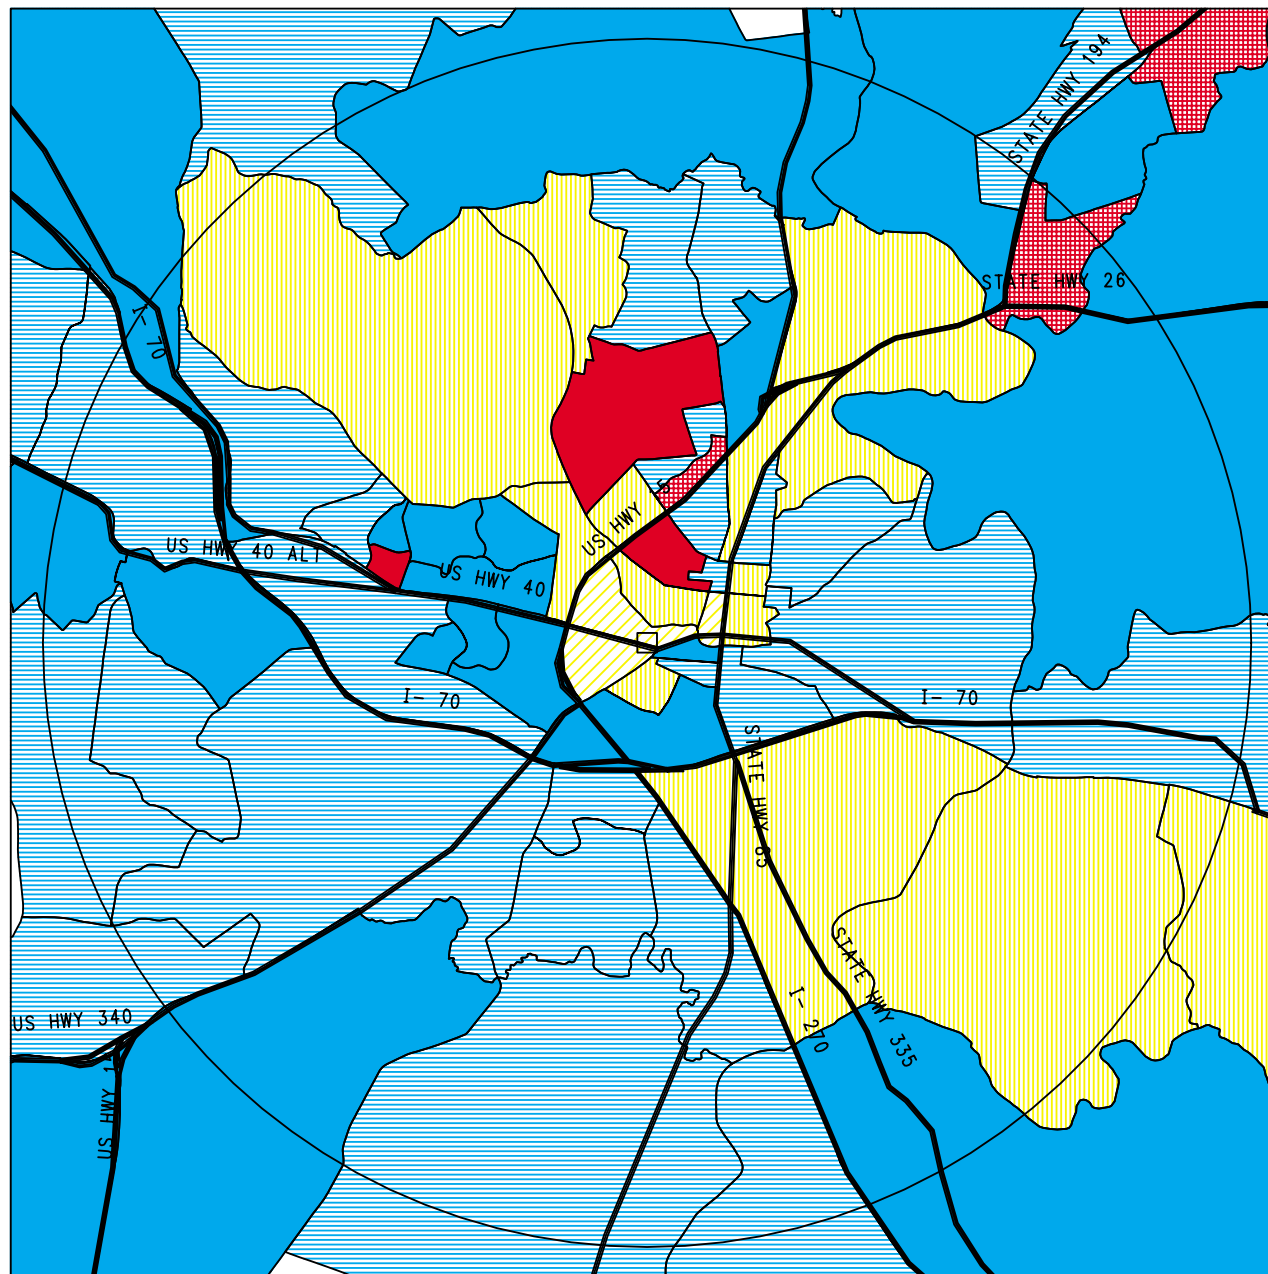

Only areas with at least 10 households shown

## MINISTRY AREA BY BLOCK GROUP

PERCENTAGE OF 2009  
POPULATION:  
AGES 18-29

National Average: 16.8%

Site Location  
with 5 mile radius

Major Highways

Only areas with at least 10 households shown

-  Site Location with 5 mile radius
-  Major Highways

Only areas with at least 10 households shown