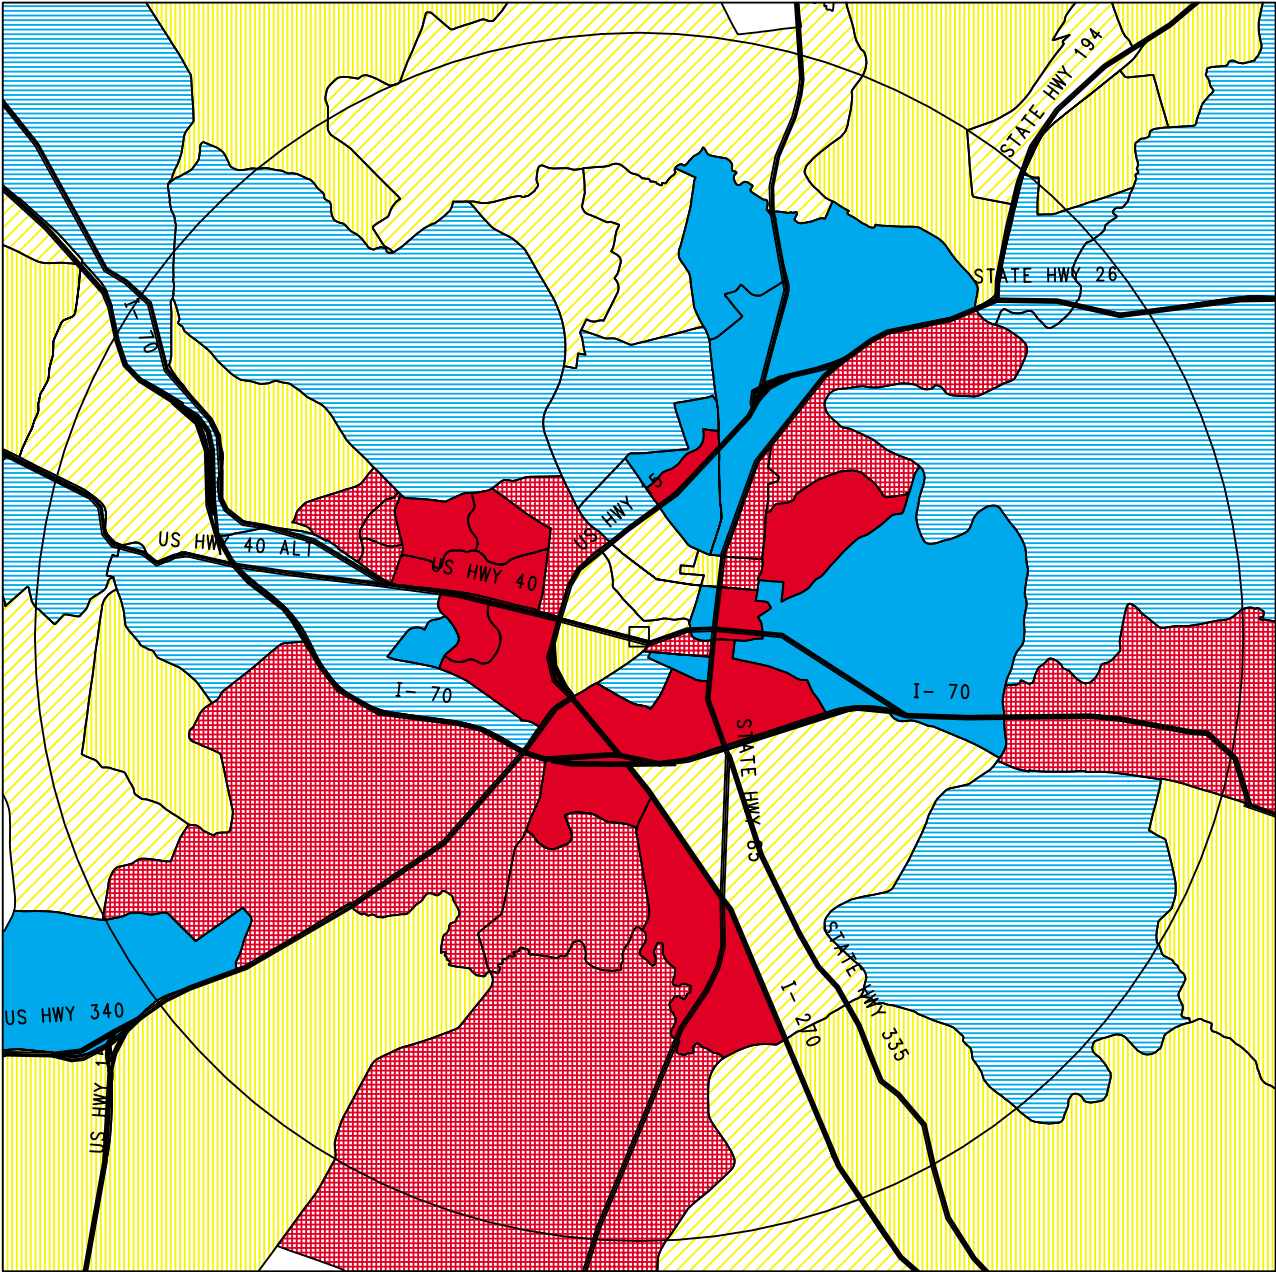

Only areas with at least 10 households shown

## MINISTRY AREA BY BLOCK GROUP

PERCENTAGE OF 2009  
POPULATION:  
AGES 30-49

-  15% to 25%
-  25% to 28%
-  28% to 31%
-  31% to 34%
-  34% to 37%
-  37% to 45%

National Average: 28%

-  Site Location with 5 mile radius
-  Major Highways