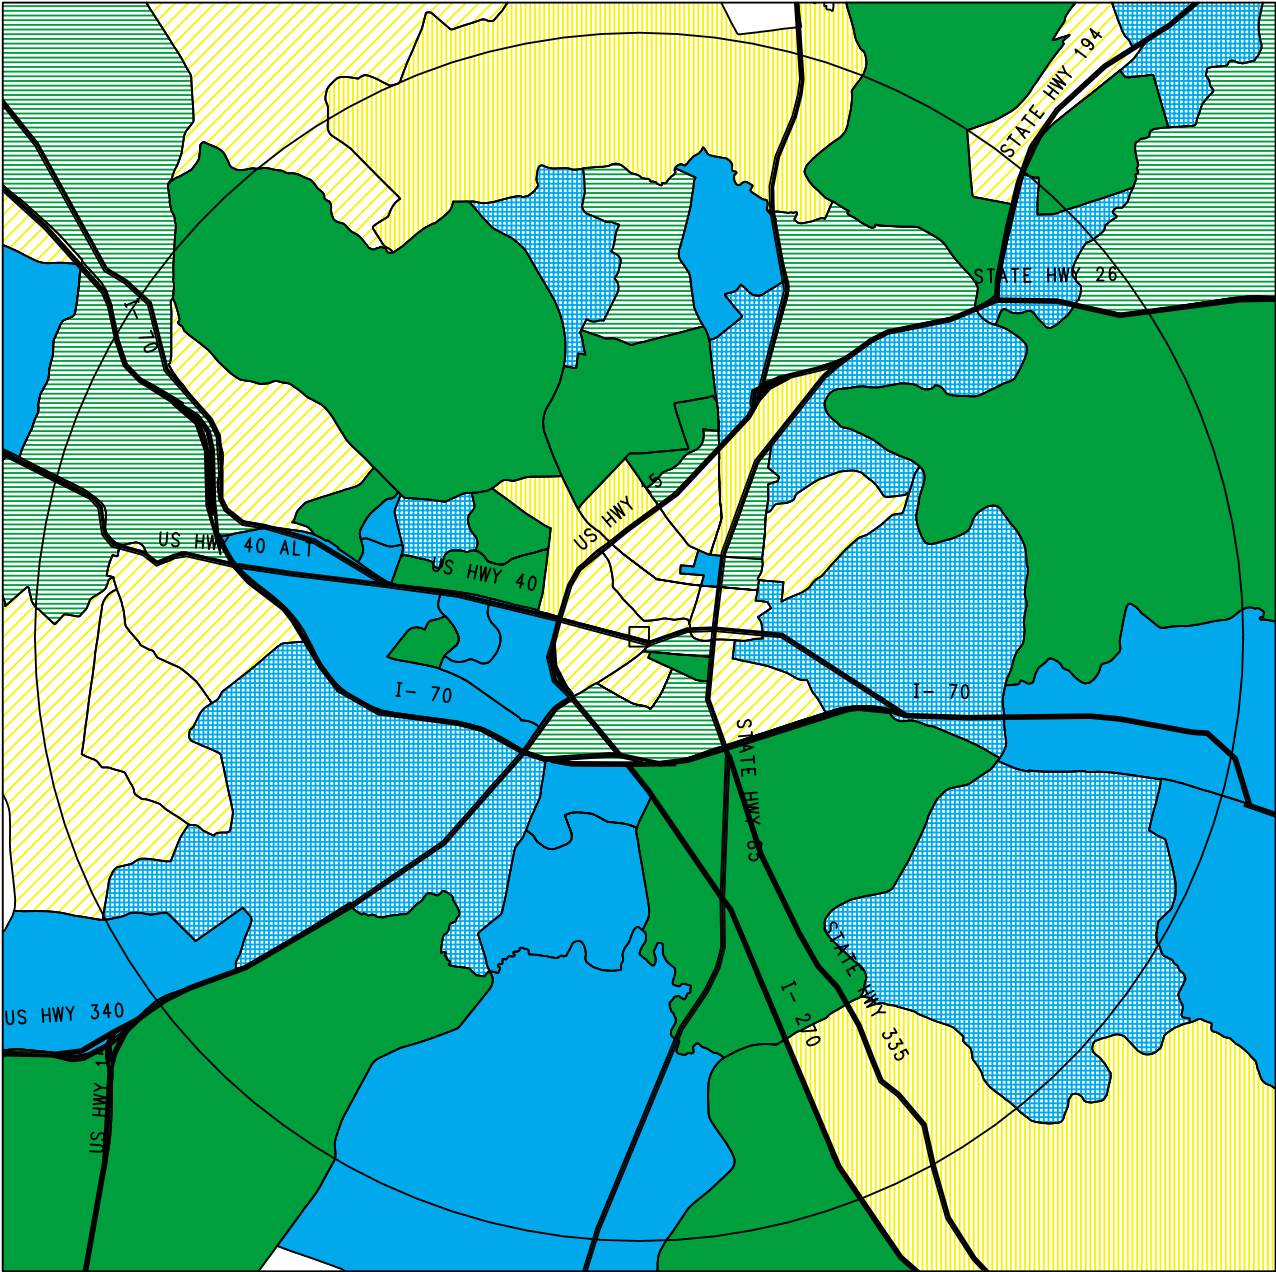

Only areas with at least 10 households shown

## MINISTRY AREA BY BLOCK GROUP

PERCENTAGE OF 2009  
POPULATION:  
AGES 0-17

-  9% to 18%
-  18% to 20%
-  20% to 23%
-  23% to 26%
-  26% to 28%
-  28% to 34%

National Average: 24.5%

-  Site Location with 5 mile radius
-  Major Highways

-  Site Location with 5 mile radius
-  Major Highways

Only areas with at least 10 households shown